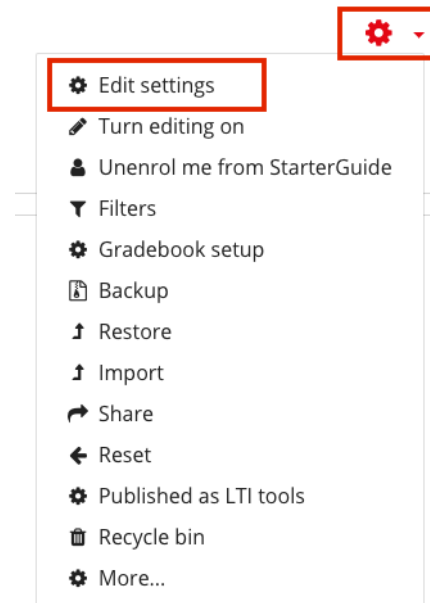

## How to make your course page visible?

*By default the courses are hidden from the students. To make them visible:*

Dented wheel (at the top right)> Edit Settings >

> Visible = « SHOW » > Save and display