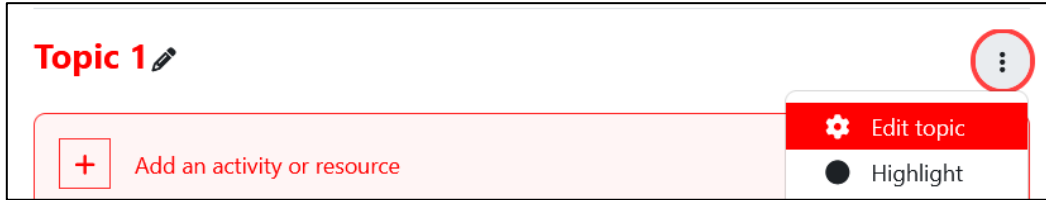

# Using TeX equations in Moodle

You can now use Moodle to put TeX equations into Moodle pages using the following steps:

➔ Get to the edit mode of a page or the section of page:

➔ Find the equation editor by expanding the option list of the Rich Text editor:

➔ You can now write and edit equations in TeX! Make sure you do not forget to save: