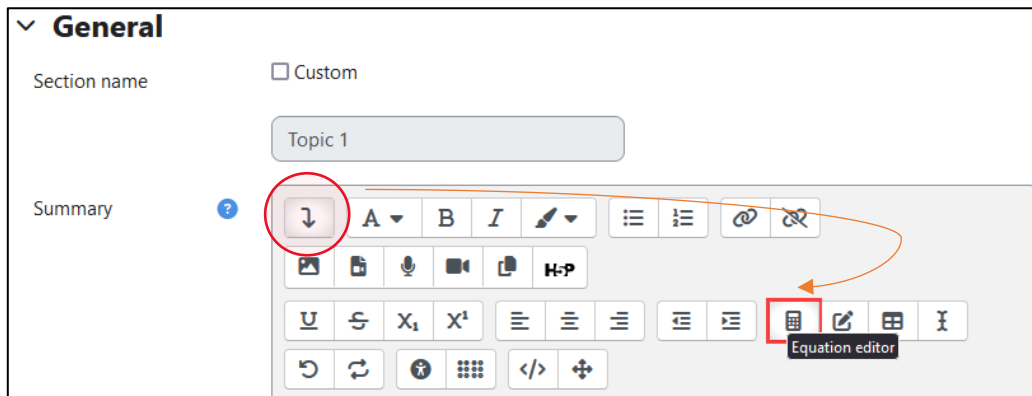

# Using TeX equations in Moodle

You can now use Moodle to put TeX equations into Moodle pages using the following steps:

➔ Get to the edit mode of a page or the section of page:

➔ Find the equation editor by expanding the option list of the Rich Text editor:

➔ You can now write and edit equations in TeX! Make sure you do not forget to save: